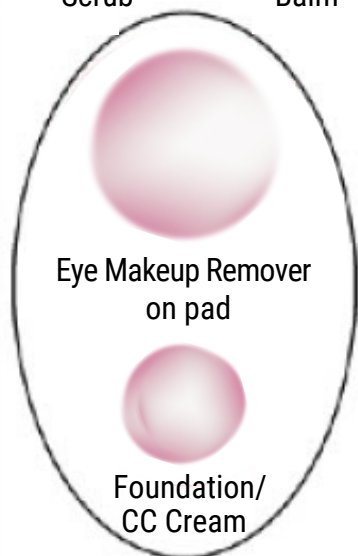

Replenishing  
Serum C + E

Satin Lips  
Scrub

Satin Lips  
Balm

Eye Makeup Remover  
on pad

Foundation/  
CC Cream

**TimeWise Miracle Set 3D**  
MARY KAY

Cleanser

Antioxidant  
Moisturizer

Daytime  
Defender

Nighttime  
Recovery

Eye Cream

Foundation  
Primer

Under Eye  
Corrector

Replenishing  
Serum C + E

Satin Lips  
Scrub

Satin Lips  
Balm

Eye Makeup Remover  
on pad

Foundation/  
CC Cream